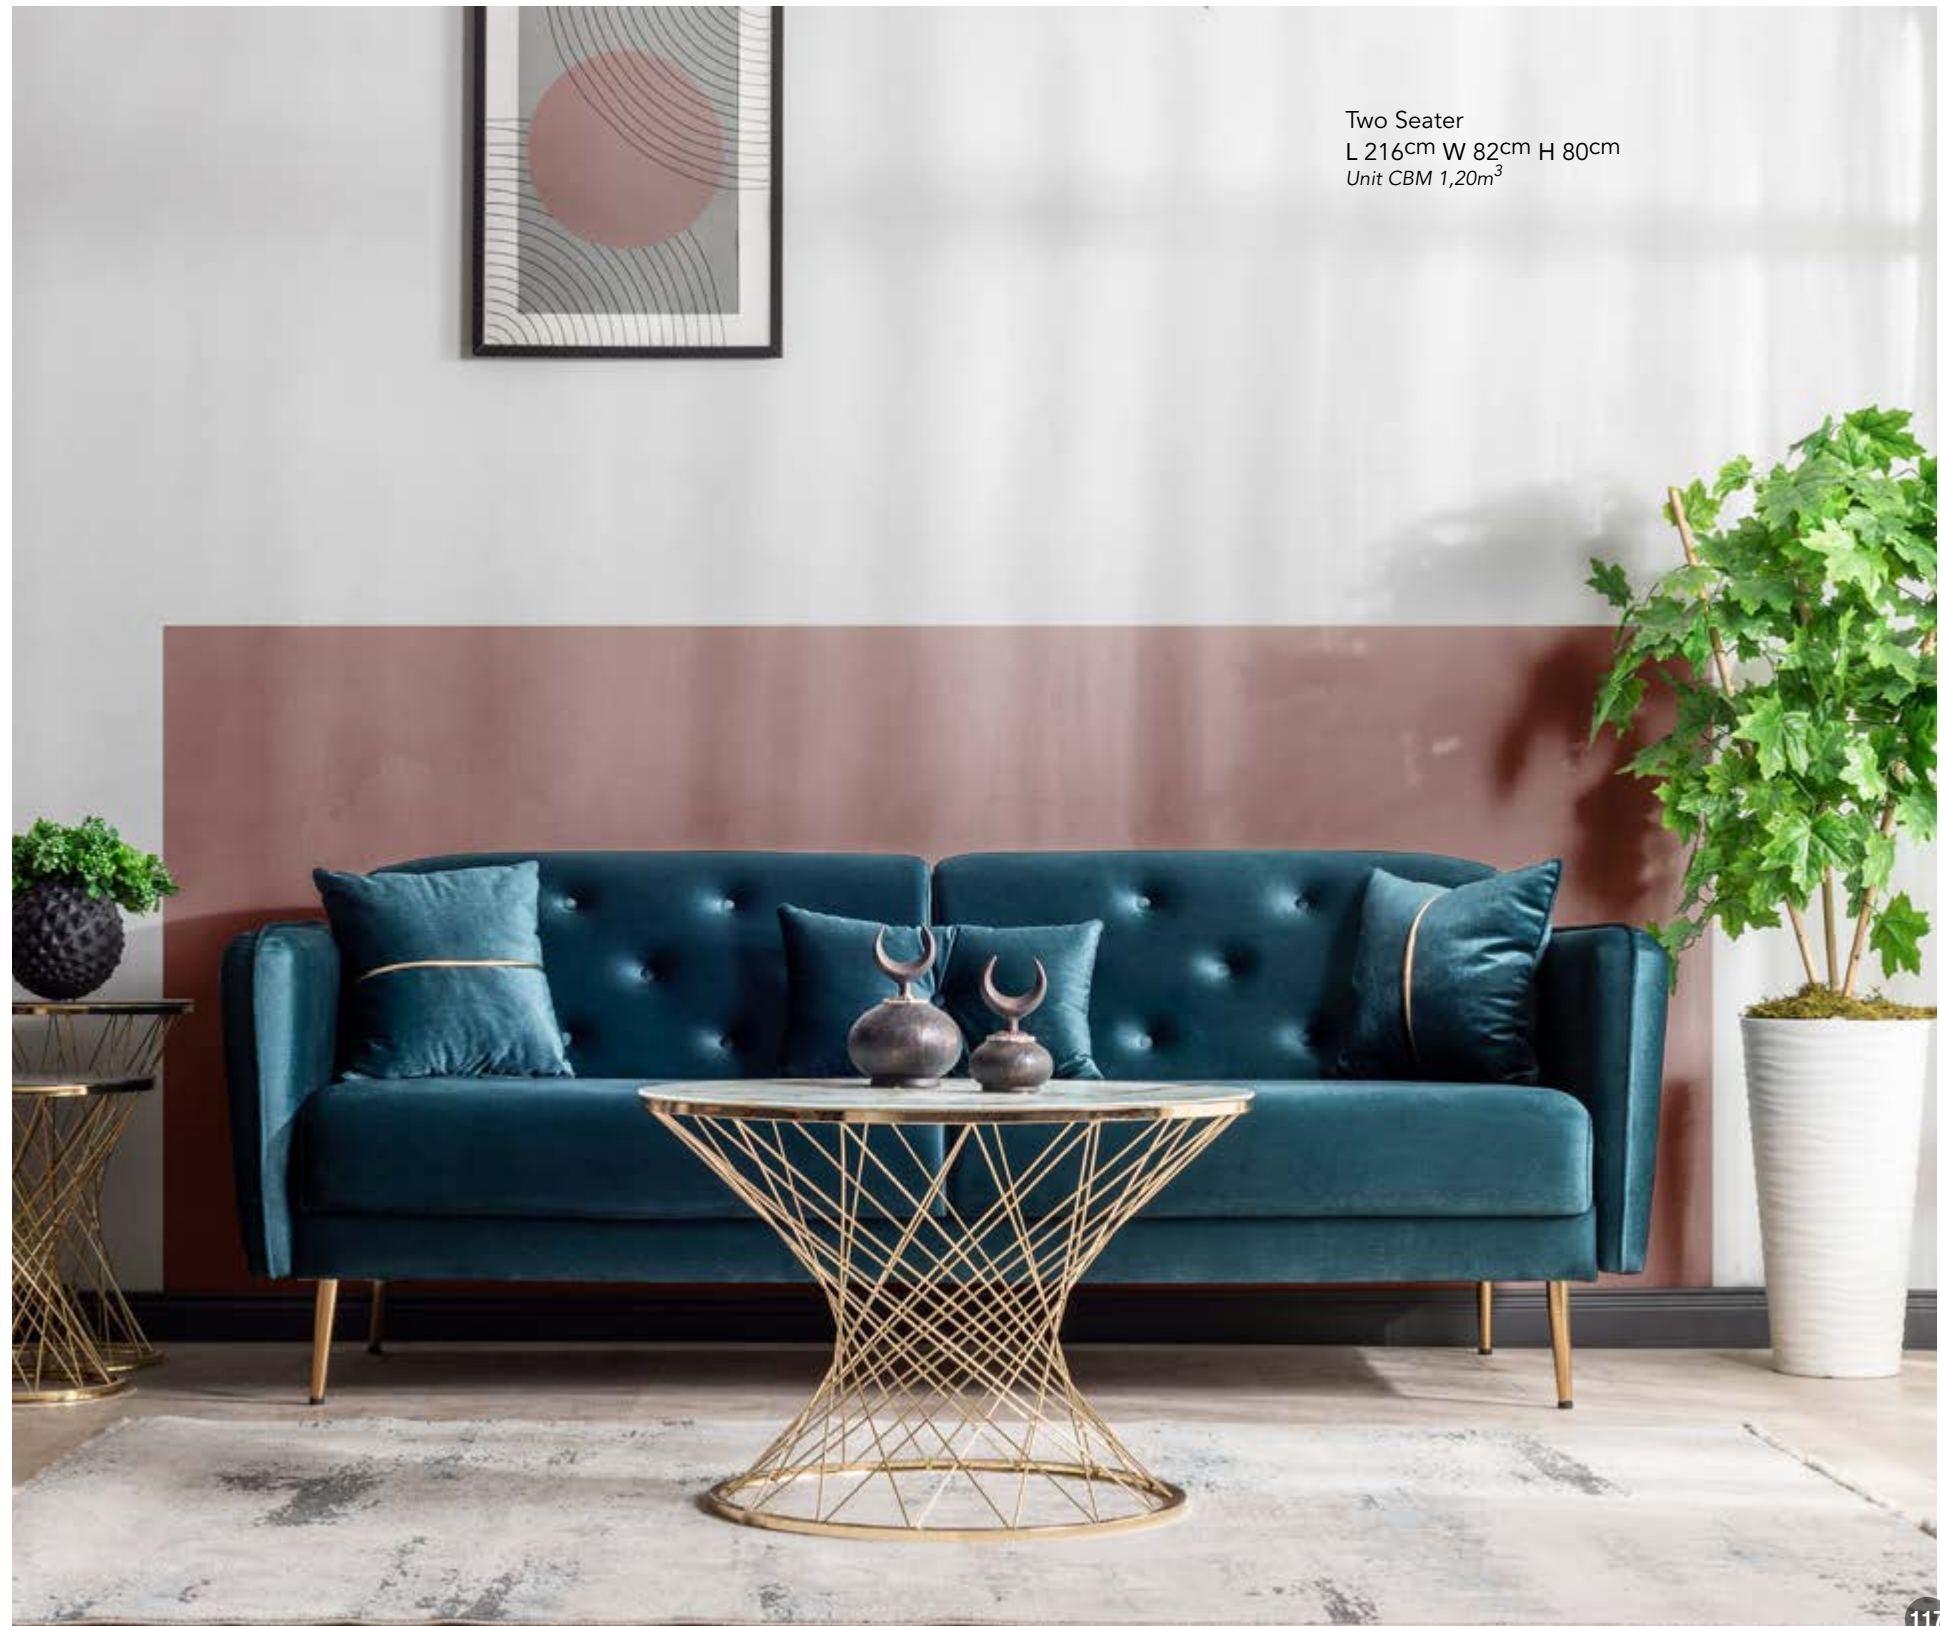

Foam

Soft Touch Fabric

Being Bed

High Legs

Rotatable Back

Cleaning Robot

Two Seater
L 216cm W 82cm H 80cm
Unit CBM 1,20m³

Gong